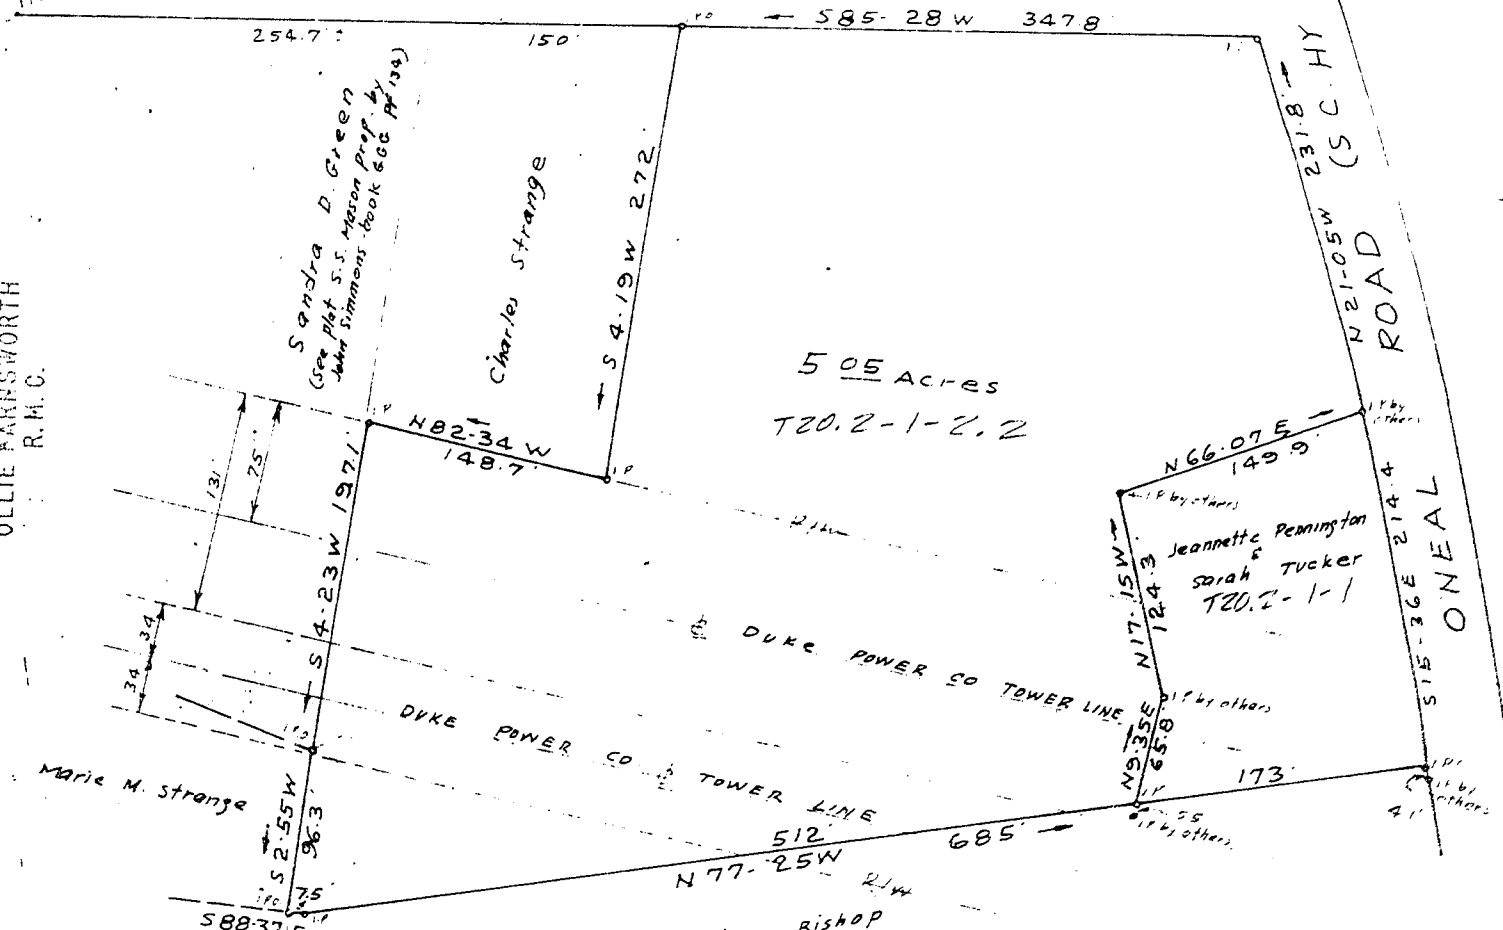

RECORDING FEE
PAID \$ 1.00

555-405

FILED
GREENVILLE, CO. S. C.

APR 30 12 56 PM '71

OLLIE FARNSWORTH
R. M. C.

Marie M. Strange
S. B. & Brenda B. Clayton

TOWER DRIVE

101 HIGHWAY (S.C. HY 101)

ROAD ONEAL

5.05 Acres
T20.2-1-2.2

Jeannette Pennington
Sarah Tucker
T20.2-1-1

PROPERTY OF
MARIE M. STRANGE

NEAR GREER S. C.
SCALE 1"=100' APR 1971

APR 30 1971

Ref: Plat of R. B. Mason Est. by
H. S. Brockman June 14, 1956